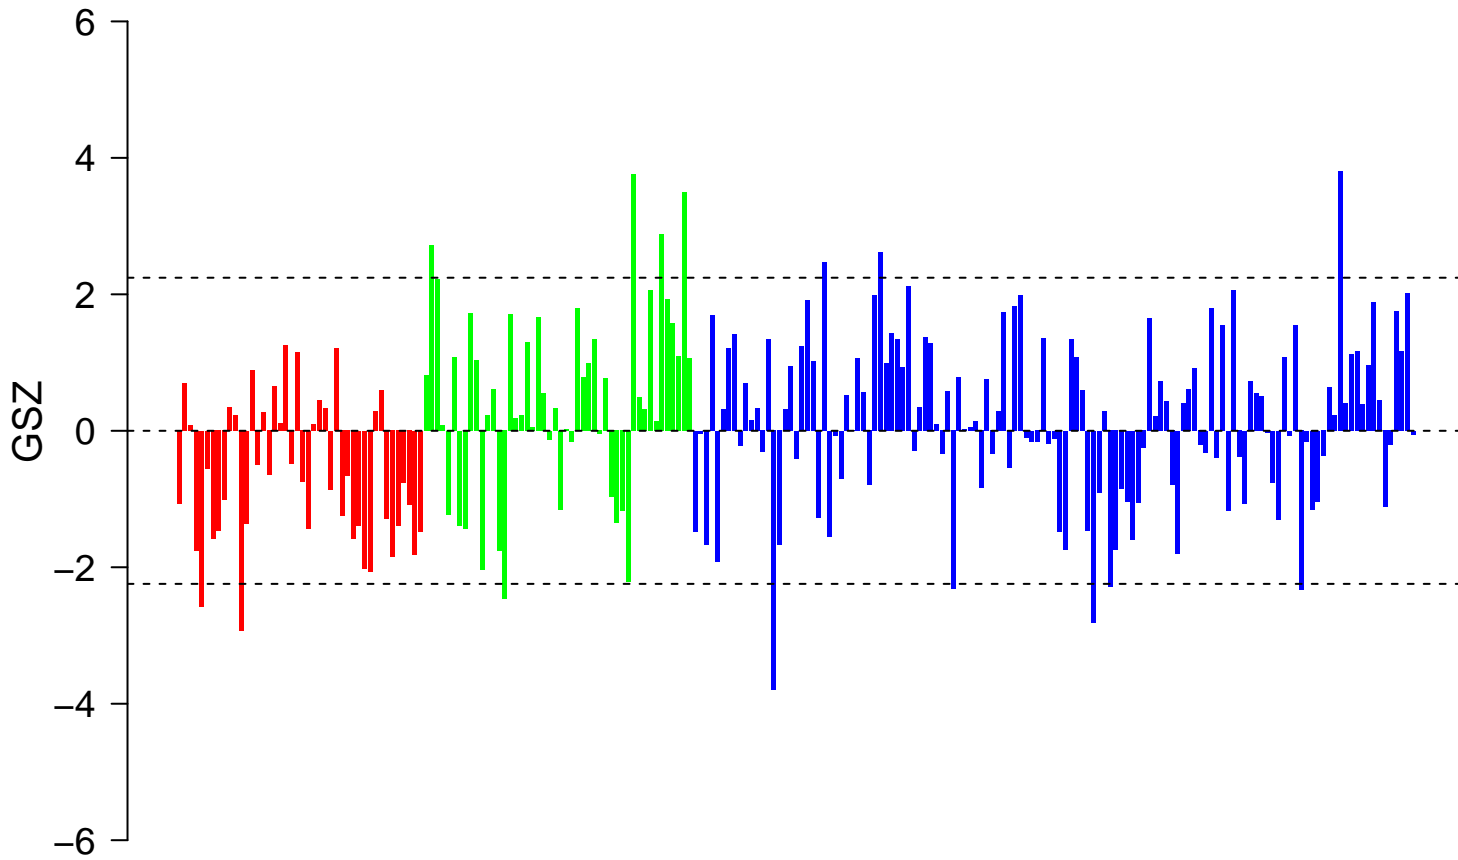

PURBEY_TARGETS_OF_CTBP1_NOT_SATB1_UP

■ on
■ -
□ off

PURBEY_TARGETS_OF_CTBP1_NOT_SATB1_UP